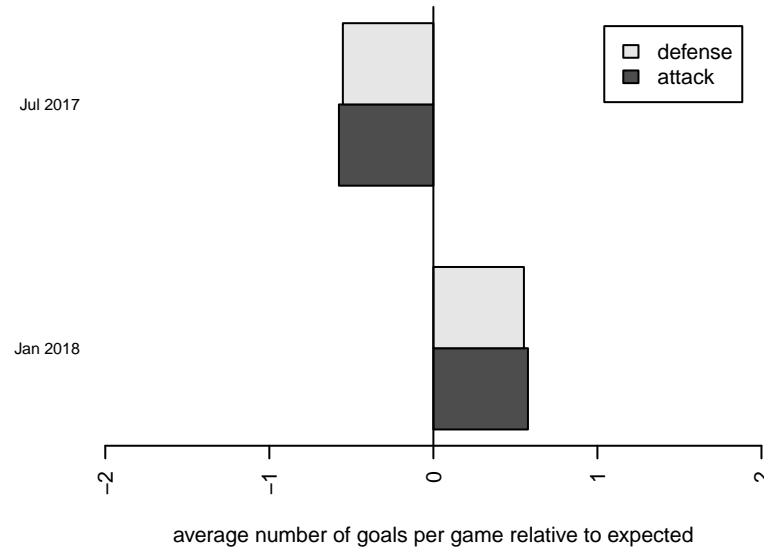

Venues played:
 2017 Nike Crossfire Challenge Silver Group U1
 2017 Oswego Nike Cup Silver U16
 2017 Portland Winter Showcase U16
 2017 PTT Winter G02 Division 1 White

Crossfire OR Blue I G02
 Dots are actual minus expected GF (blue circles) and GA (red triangles).
 Blue line is smoothed change in attack strength. Red is smoothed change in defense strength.

**attack and defense variance (black dot)
relative to other teams
and top 10 in region**

**attack and defense rating
relative to others at age
and all opponents in last 13 months**

Performance relative to 13 month average

Performance relative to 13 month average

date	home		away		venue	pred.home	pred.away
2018-01-27	HSC Galaxy G02	1	Crossfire OR Blue I G02	2	2017 PTT Winter G02 Division 1 White	0.88	1.81
2018-01-21	Crossfire OR Blue I G02	9	BSC Portland Black G02	1	2017 PTT Winter G02 Division 1 White	5.86	0.79
2018-01-14	Crossfire OR Blue I G02	0	Rogue Valley Timbers White G02	0	2017 Portland Winter Showcase U16	0.58	0.43
2018-01-14	WPFC Black G02	1	Crossfire OR Blue I G02	1	2017 Portland Winter Showcase U16	3.89	0.59
2018-01-13	Crossfire OR Blue I G02	1	Rogue Valley Timbers Red G02	3	2017 Portland Winter Showcase U16	1.26	2.16
2018-01-12	Crossfire OR Blue I G02	1	AC Samoa G02	0	2017 Portland Winter Showcase U16	0.45	1.15
2017-07-29	Crossfire OR Blue I G02	0	RV Slammers Orange G02	3	2017 Oswego Nike Cup Silver U16	0.50	3.09
2017-07-29	Crossfire OR Blue I G02	1	PSPL Surf Academy G02	2	2017 Oswego Nike Cup Silver U16	0.51	1.90
2017-07-28	Oregon Trails FC Fusion G02	2	Crossfire OR Blue I G02	0	2017 Oswego Nike Cup Silver U16	0.81	2.09
2017-07-16	Crossfire OR Blue I G02	0	Whatcom FC Rangers Gold G02	6	2017 Nike Crossfire Challenge Silver Gro	0.66	2.36
2017-07-15	Crossfire OR Blue I G02	0	Spokane Sounders B G02	0	2017 Nike Crossfire Challenge Silver Gro	1.34	1.11
2017-07-14	PacNW Blue G02	2	Crossfire OR Blue I G02	1	2017 Nike Crossfire Challenge Silver Gro	2.42	0.36