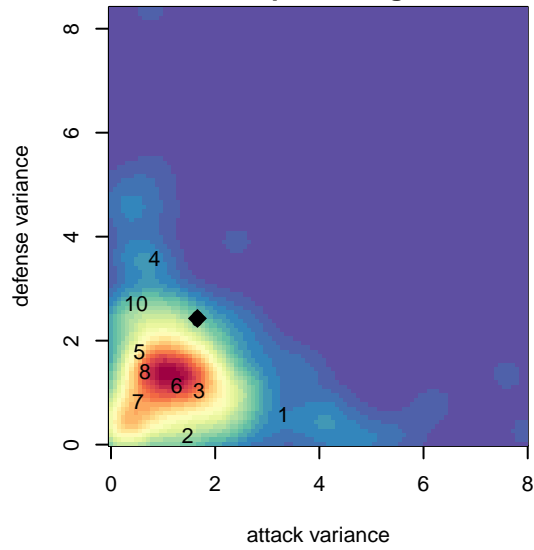

Crossfire OR Blue I G02

Crossfire Oregon
 Tigard, OR
 G02 total strength=1523
 attack=14.19 defense=10.6
 spr league = PTT Win G02 Div 1 White

alt names used:
 CROSSFIRE OREGON G02 (OR)
 CROSSFIRE OREGON G02 (OR)
 Crossfire Oregon 02G Blue 1
 Crossfire 2002

Venues played:
 2017 Nike Crossfire Challenge Silver Group U1
 2017 Oswego Nike Cup Silver U16
 2017 Portland Winter Showcase U16
 2017 PTT Winter G02 Division 1 White

Crossfire OR Blue I G02
 Dots are actual minus expected GF (blue circles) and GA (red triangles).
 Blue line is smoothed change in attack strength. Red is smoothed change in defense strength.

**attack and defense variance (black dot)
relative to other teams
and top 10 in region**

**attack and defense rating
relative to others at age
and all opponents in last 13 months**

Performance relative to 13 month average