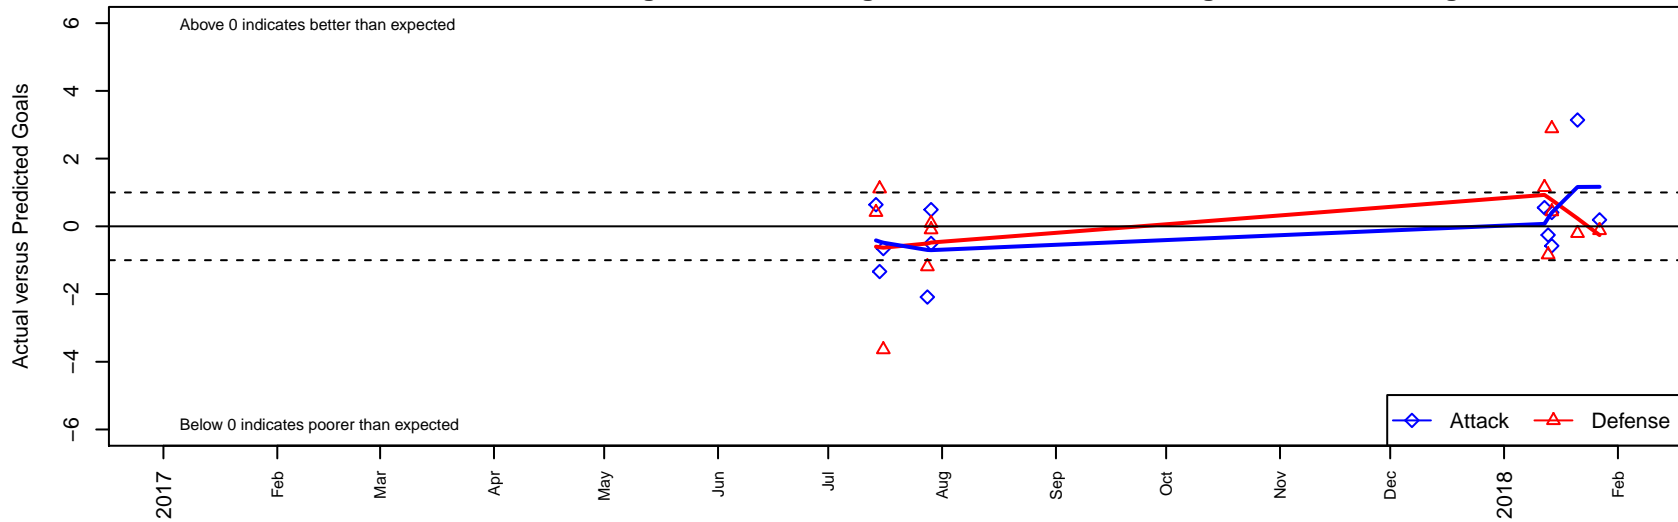

Crossfire OR Blue I G02

Crossfire Oregon
 Tigard, OR
 G02 total strength=1523
 attack=14.19 defense=10.6
 spr league = PTT Win G02 Div 1 White

alt names used:
 CROSSFIRE OREGON G02 (OR)
 CROSSFIRE OREGON G02 (OR)
 Crossfire Oregon 02G Blue 1
 Crossfire 2002

Venues played:
 2017 Nike Crossfire Challenge Silver Group U1
 2017 Oswego Nike Cup Silver U16
 2017 Portland Winter Showcase U16
 2017 PTT Winter G02 Division 1 White

Crossfire OR Blue I G02
 Dots are actual minus expected GF (blue circles) and GA (red triangles).
 Blue line is smoothed change in attack strength. Red is smoothed change in defense strength.

**attack and defense variance (black dot)
relative to other teams
and top 10 in region**

**attack and defense rating
relative to others at age
and all opponents in last 13 months**

Performance relative to 13 month average