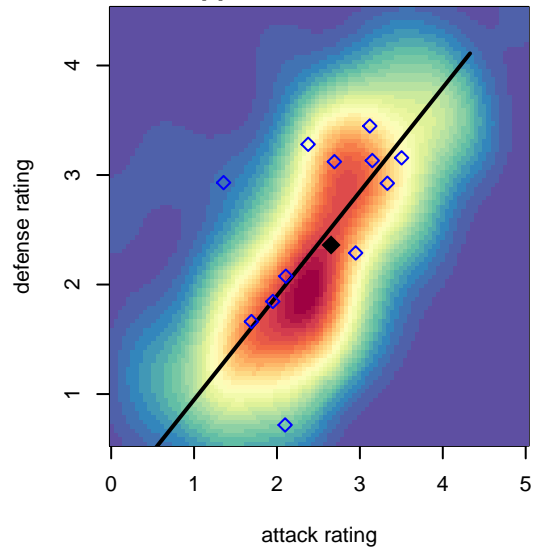

Crossfire OR Blue I G02

Crossfire Oregon
 Tigard, OR
 G02 total strength=1523
 attack=14.19 defense=10.6
 spr league = PTT Win G02 Div 1 White

alt names used:
 CROSSFIRE OREGON G02 (OR)
 CROSSFIRE OREGON G02 (OR)
 Crossfire Oregon 02G Blue 1
 Crossfire 2002

Venues played:
 2017 Nike Crossfire Challenge Silver Group U1
 2017 Oswego Nike Cup Silver U16
 2017 Portland Winter Showcase U16
 2017 PTT Winter G02 Division 1 White

Crossfire OR Blue I G02
 Dots are actual minus expected GF (blue circles) and GA (red triangles).
 Blue line is smoothed change in attack strength. Red is smoothed change in defense strength.

**attack and defense variance (black dot)
relative to other teams
and top 10 in region**

**attack and defense rating
relative to others at age
and all opponents in last 13 months**

Performance relative to 13 month average