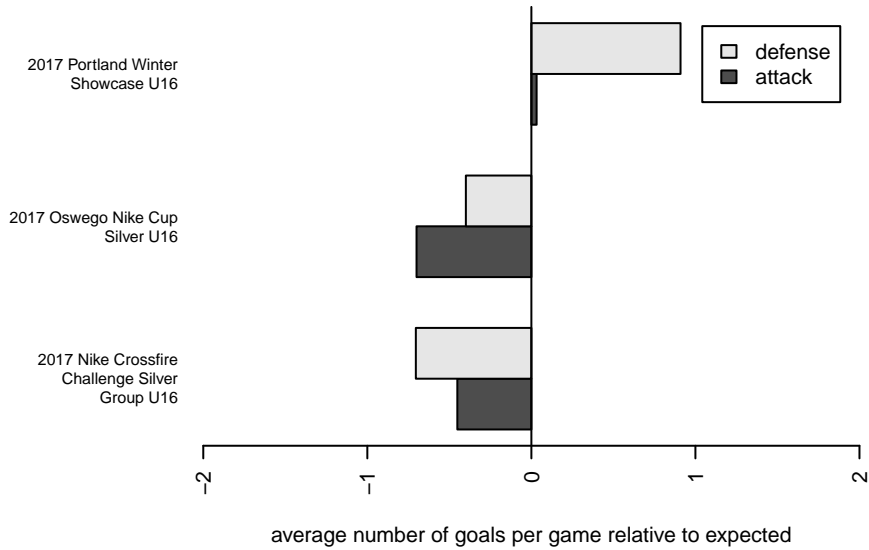

Crossfire OR Blue I G02

Crossfire Oregon
 Tigard, OR
 G02 total strength=1523
 attack=14.19 defense=10.6
 spr league = PTT Win G02 Div 1 White

alt names used:
 CROSSFIRE OREGON G02 (OR)
 CROSSFIRE OREGON G02 (OR)
 Crossfire Oregon 02G Blue 1
 Crossfire 2002

Venues played:
 2017 Nike Crossfire Challenge Silver Group U1
 2017 Oswego Nike Cup Silver U16
 2017 Portland Winter Showcase U16
 2017 PTT Winter G02 Division 1 White

Crossfire OR Blue I G02
 Dots are actual minus expected GF (blue circles) and GA (red triangles).
 Blue line is smoothed change in attack strength. Red is smoothed change in defense strength.

**attack and defense variance (black dot)
relative to other teams
and top 10 in region**

**attack and defense rating
relative to others at age
and all opponents in last 13 months**

Performance relative to 13 month average